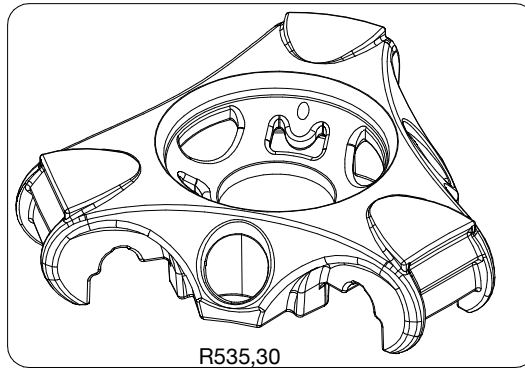

**Manfrotto**

PROFESSIONAL CAMERA SUPPORTS

ART. MVT535HH

For serial number from A4358407

R535,30

R535,54

R535,04

R535,02

R535,110

R535,110 L1

**BOX**  
R1,535,47  
Set of 8