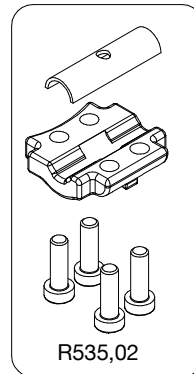

**Manfrotto**

PROFESSIONAL CAMERA SUPPORTS

ART. MVT535HH

For serial number from A4358407

R535,30

R535,54

R535,04

R535,02

R535,110

R535,110 L1

**BOX**  
R1,535,47  
Set of 8