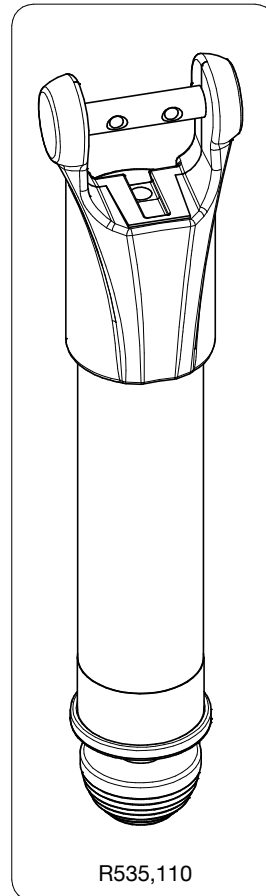

**Manfrotto**

PROFESSIONAL CAMERA SUPPORTS

ART. MVT535HH

For serial number from A4358407

R535,30

R535,54

R535,04

R535,02

R535,110

R535,110 L1

**BOX**  
R1,535,47  
Set of 8