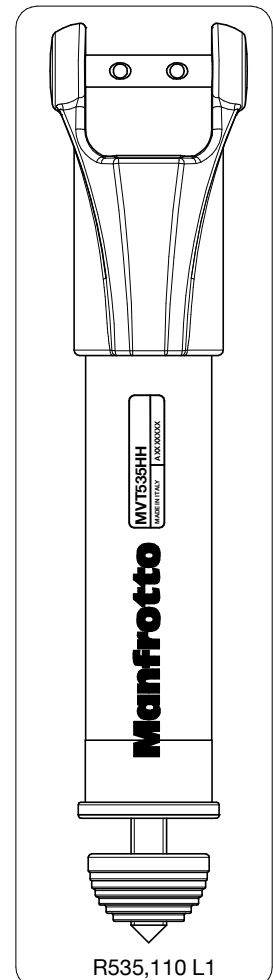

**Manfrotto**

PROFESSIONAL CAMERA SUPPORTS

ART. MVT535HH

For serial number from A4358407

R535,30

R535,54

R535,04

R535,02

R535,110

R535,110 L1

**BOX**  
R1,535,47  
Set of 8