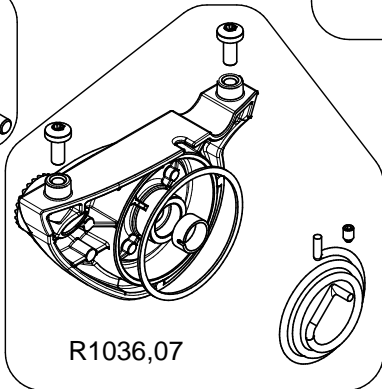

Manfrotto
Imagine More

ART. MVH500A
For serial number from F0244051

art. 500PLONG

R3,7640
set of 40

R3,4939,2

R1036,19
set of 5

R1036,98

R1036,17
set of 10

R1036,99
set of 10

R1036,11
set of 10

R1036,07

R1036,10
set of 5

R1036,03

R1036,48
set of 5

R503,89

R1036,04

R1036,06

R1036,18
set of 10

R701,213

R3,2324
set of 10

R1036,51
set of 10

R1036,04

R1036,50
set of 5

R701,15
set of 10