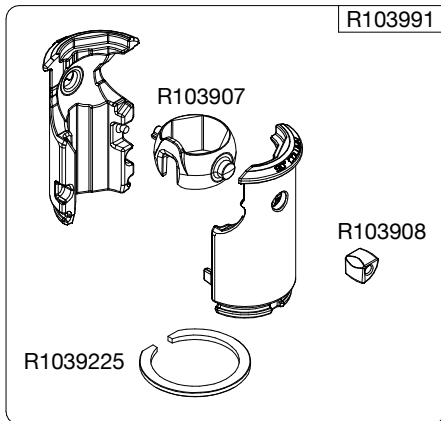

Manfrotto
Imagine More

ART. : MT190XPRO4
ART. : MT190XPRO4CN

Tool (TORX T25) included in :

- Spare part R103901
- Spare part R103902
- Spare part R103927
- Spare part R103928
- Spare part R103929
- Spare part R1039231

R103939
set of n°2 pcs

set of
n°3 pcs

R190,427

R103919
(TUBE WITHOUT ENDGRAVINGS)

R103919L for MT190XPRO4
R103919LCN for MT190XPRO4CN
(TUBE WITH ENDGRAVINGS)

BOX
RI1039131 box for MT190XPRO4
RI103913101 box for MT190XPRO4CN

R103920

R103921

R103922

R103945

R1039231
set of n°3 pcs