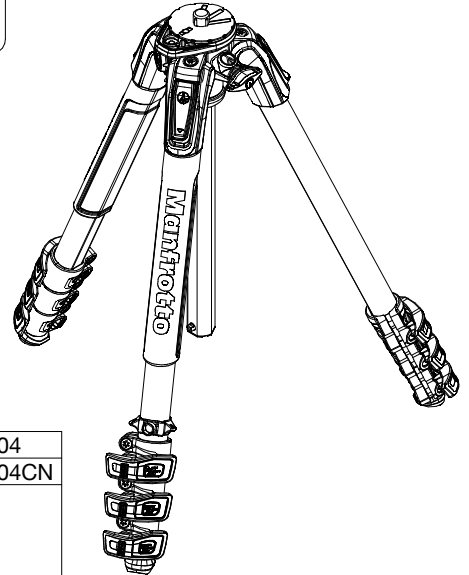

Manfrotto
Imagine More

ART. : MT190XPRO4
ART. : MT190XPRO4CN

Tool (TORX T25) included in :

- Spare part R103901
- Spare part R103902
- Spare part R103927
- Spare part R103928
- Spare part R103929
- Spare part R1039231

R103939
set of n°2 pcs

set of
n°3 pcs

R190,427

R103919
(TUBE WITHOUT ENDGRAVINGS)

R103919L for MT190XPRO4
R103919LCN for MT190XPRO4CN
(TUBE WITH ENDGRAVINGS)

BOX
RI1039131 box for MT190XPRO4
RI103913101 box for MT190XPRO4CN