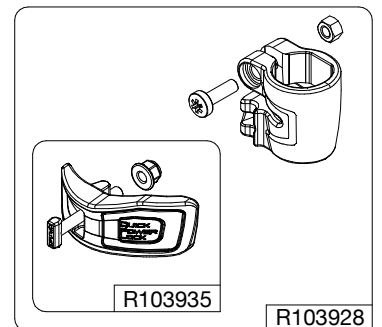

Manfrotto
Imagine More

ART. : MT190XPRO4
ART. : MT190XPRO4CN

Tool (TORX T25) included in :

- Spare part R103901
- Spare part R103902
- Spare part R103927
- Spare part R103928
- Spare part R103929
- Spare part R1039231

R103939
set of n°2 pcs

set of
n°3 pcs

R190,427

R103919
(TUBE WITHOUT ENDGRAVINGS)

R103919L for MT190XPRO4
R103919LCN for MT190XPRO4CN
(TUBE WITH ENDGRAVINGS)

BOX
RI1039131 box for MT190XPRO4
RI103913101 box for MT190XPRO4CN

R103920

R103921

R103922

R103945

R1039231
set of n°3 pcs