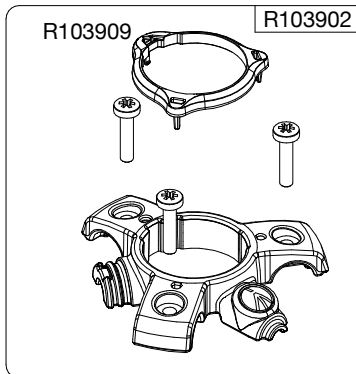

Manfrotto
Imagine More

ART. : MT190XPRO4
ART. : MT190XPRO4CN

Tool (TORX T25) included in :

- Spare part R103901
- Spare part R103902
- Spare part R103927
- Spare part R103928
- Spare part R103929
- Spare part R1039231

R103939
set of n°2 pcs

set of
n°3 pcs

R190,427

R103919
(TUBE WITHOUT ENDGRAVINGS)

R103919L for MT190XPRO4
R103919LCN for MT190XPRO4CN
(TUBE WITH ENDGRAVINGS)

BOX
RI1039131 box for MT190XPRO4
RI103913101 box for MT190XPRO4CN

R103920

R103921

R103922

R103945

R1039231
set of n°3 pcs