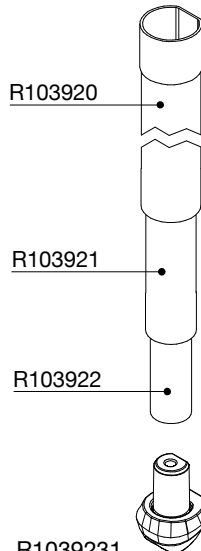

Manfrotto
Imagine More

ART. : MT190XPRO4
ART. : MT190XPRO4CN

Tool (TORX T25) included in :

- Spare part R103901
- Spare part R103902
- Spare part R103927
- Spare part R103928
- Spare part R103929
- Spare part R1039231

R103939
set of n°2 pcs

set of
n°3 pcs

R190,427

R103919
(TUBE WITHOUT ENDGRAVINGS)

R103919L for MT190XPRO4
R103919LCN for MT190XPRO4CN
(TUBE WITH ENDGRAVINGS)

BOX
RI1039131 box for MT190XPRO4
RI103913101 box for MT190XPRO4CN

R103920

R103921

R103922

R103945

R1039231
set of n°3 pcs