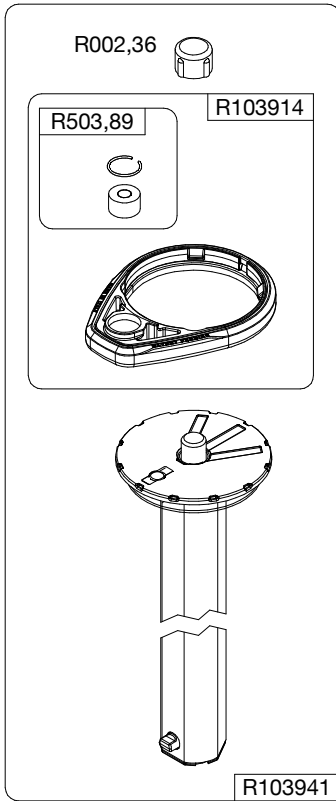

Manfrotto
Imagine More

ART. : MT190XPRO4
ART. : MT190XPRO4CN

Tool (TORX T25) included in :

- Spare part R103901
- Spare part R103902
- Spare part R103927
- Spare part R103928
- Spare part R103929
- Spare part R1039231

R103939
set of n°2 pcs

set of
n°3 pcs

R190,427

R103919
(TUBE WITHOUT ENDGRAVINGS)

R103919L for MT190XPRO4
R103919LCN for MT190XPRO4CN
(TUBE WITH ENDGRAVINGS)

BOX
RI1039131 box for MT190XPRO4
RI103913101 box for MT190XPRO4CN

R103920

R103921

R103922

R103945

R1039231
set of n°3 pcs