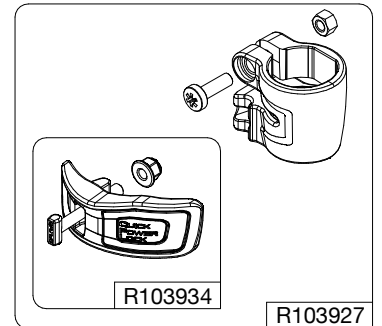

Manfrotto
Imagine More

ART. : MT190XPRO4
ART. : MT190XPRO4CN

Tool (TORX T25) included in :

- Spare part R103901
- Spare part R103902
- Spare part R103927
- Spare part R103928
- Spare part R103929
- Spare part R1039231

R103939
set of n°2 pcs

set of
n°3 pcs

R190,427

R103919
(TUBE WITHOUT ENDGRAVINGS)

R103919L for MT190XPRO4
R103919LCN for MT190XPRO4CN
(TUBE WITH ENDGRAVINGS)

BOX
RI1039131 box for MT190XPRO4
RI103913101 box for MT190XPRO4CN

R103920

R103921

R103922

R103945

R1039231
set of n°3 pcs