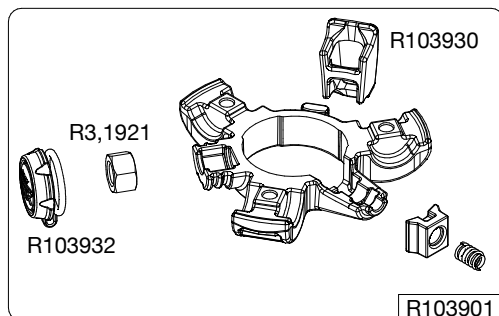

Manfrotto
Imagine More

ART. : MT190XPRO4
ART. : MT190XPRO4CN

Tool (TORX T25) included in :

- Spare part R103901
- Spare part R103902
- Spare part R103927
- Spare part R103928
- Spare part R103929
- Spare part R1039231

R103939
set of n°2 pcs

set of
n°3 pcs

R190,427

R103919
(TUBE WITHOUT ENDGRAVINGS)

R103919L for MT190XPRO4
R103919LCN for MT190XPRO4CN
(TUBE WITH ENDGRAVINGS)

BOX
RI1039131 box for MT190XPRO4
RI103913101 box for MT190XPRO4CN