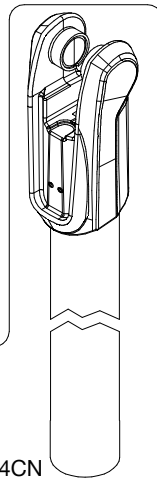

Manfrotto
Imagine More

ART. : MT190XPRO4
ART. : MT190XPRO4CN

Tool (TORX T25) included in :

- Spare part R103901
- Spare part R103902
- Spare part R103927
- Spare part R103928
- Spare part R103929
- Spare part R1039231

R103939
set of n°2 pcs

set of
n°3 pcs

R190,427

R103919
(TUBE WITHOUT ENDGRAVINGS)

R103919L for MT190XPRO4
R103919LCN for MT190XPRO4CN
(TUBE WITH ENDGRAVINGS)

BOX
RI1039131 box for MT190XPRO4
RI103913101 box for MT190XPRO4CN

R103920

R103921

R103922

R103945

R1039231
set of n°3 pcs