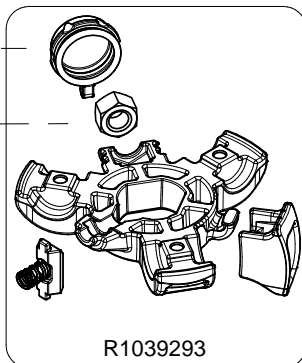

R103930

R1039293

R103945

R103924

R103925

R1039230
set of n°3 pcs