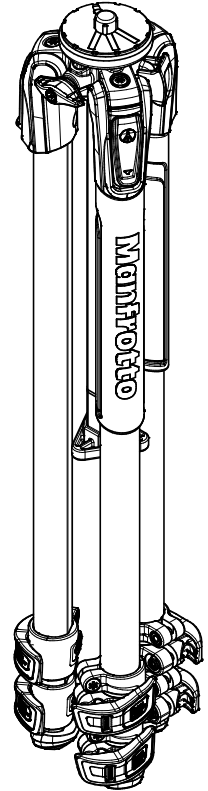

Manfrotto
Imagine More

ART. MT190X3

For serial number
from A4419875

R002,36
set of 10

R1039127

R3,7630
(SCREW M6)

R1039274

Tool (TORX T25) included in :

- Spare part R1039293
- Spare part R1039294
- Spare part R103927
- Spare part R103928

R103939
set of n°2 pcs

R103904

set of
n°3 pcs

R1039244

R190,427

R103923
(TUBE WITHOUT ENDGRAVINGS)
R103923L2
(TUBE WITH ENDGRAVINGS)

R1039294

BOX
R11039261 box for MT190X3

R103932

R3,1921

R103930

R1039293

R103945

R103924

R103925

R1039230
set of n°3 pcs

R103934

R103927

R103935

R103928