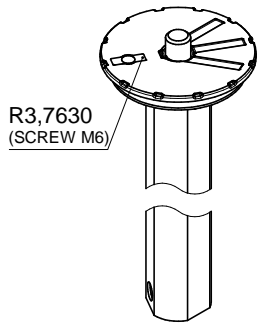

Manfrotto
Imagine More

ART. MT190X3

For serial number
from A4419875

R002,36
set of 10

R1039127

R3,7630
(SCREW M6)

R1039274

Tool (TORX T25) included in :

- Spare part R1039293
- Spare part R1039294
- Spare part R103927
- Spare part R103928

R103939
set of n°2 pcs

R103904

set of
n°3 pcs

R1039244

R190,427

R103923
(TUBE WITHOUT ENDGRAVINGS)
R103923L2
(TUBE WITH ENDGRAVINGS)

R103925

R1039230
set of n°3 pcs

R103934

R103927

R103935

R103928