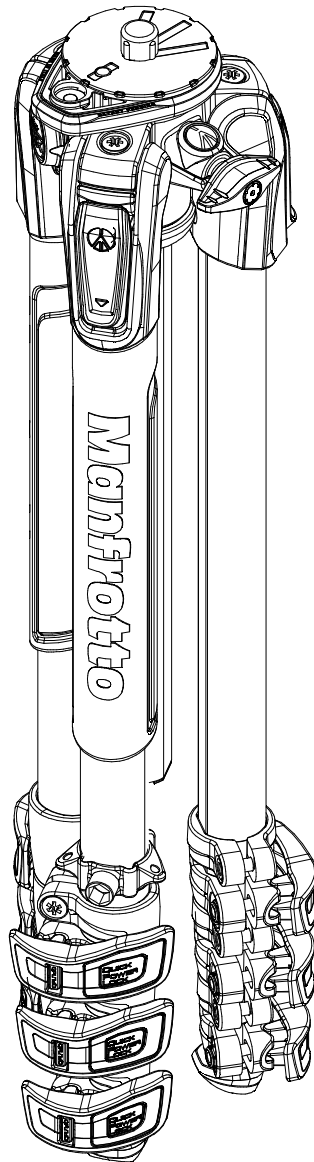

Manfrotto
Imagine More

ART. : MK190XPRO4-BHQ2

For head spare list see drawing art. MHXPRO-BHQ6

For tripod spare list see drawing :
- art. MT190XPRO4
- art. MT190XPRO4CN

BOX

RI106935 Set of 6