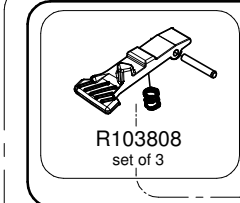

Manfrotto
Imagine More

ART. MHXPRO-3W

For serial number
from F0496430

BOX
I103840
set of 5