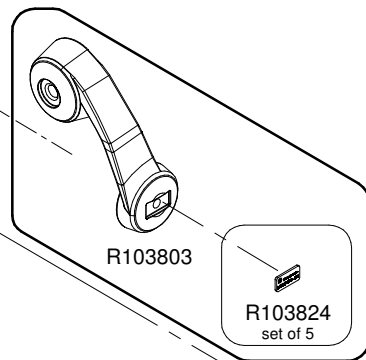

Manfrotto
Imagine More

ART. MHXPRO-3W

For serial number
from F0496430

BOX
I103840
set of 5