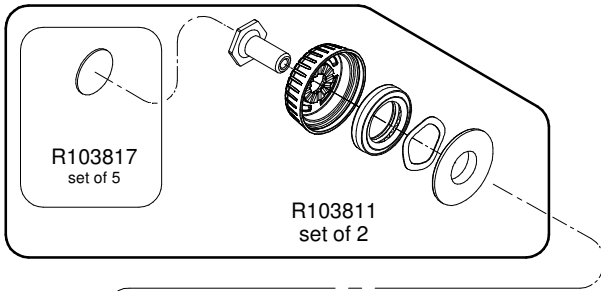

Manfrotto
Imagine More

ART. MHXPRO-3W

For serial number
from F0496430

BOX
I103840
set of 5