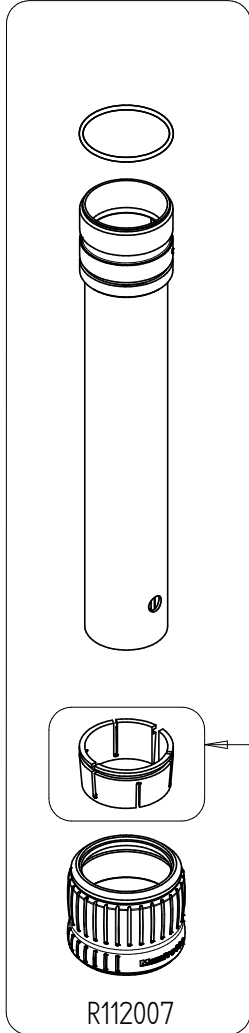

Manfrotto
Imagine More

ART. MBOOMCFVR-S
MBOOMCFVR-SUS

For serial number
from A3228655

R106270

R106250

R106260

MBOOMCFVR-S
BOX
RI112075,01
Set of 3

MBOOMCFVR-SUS
BOX
RI112075,02
Set of 3